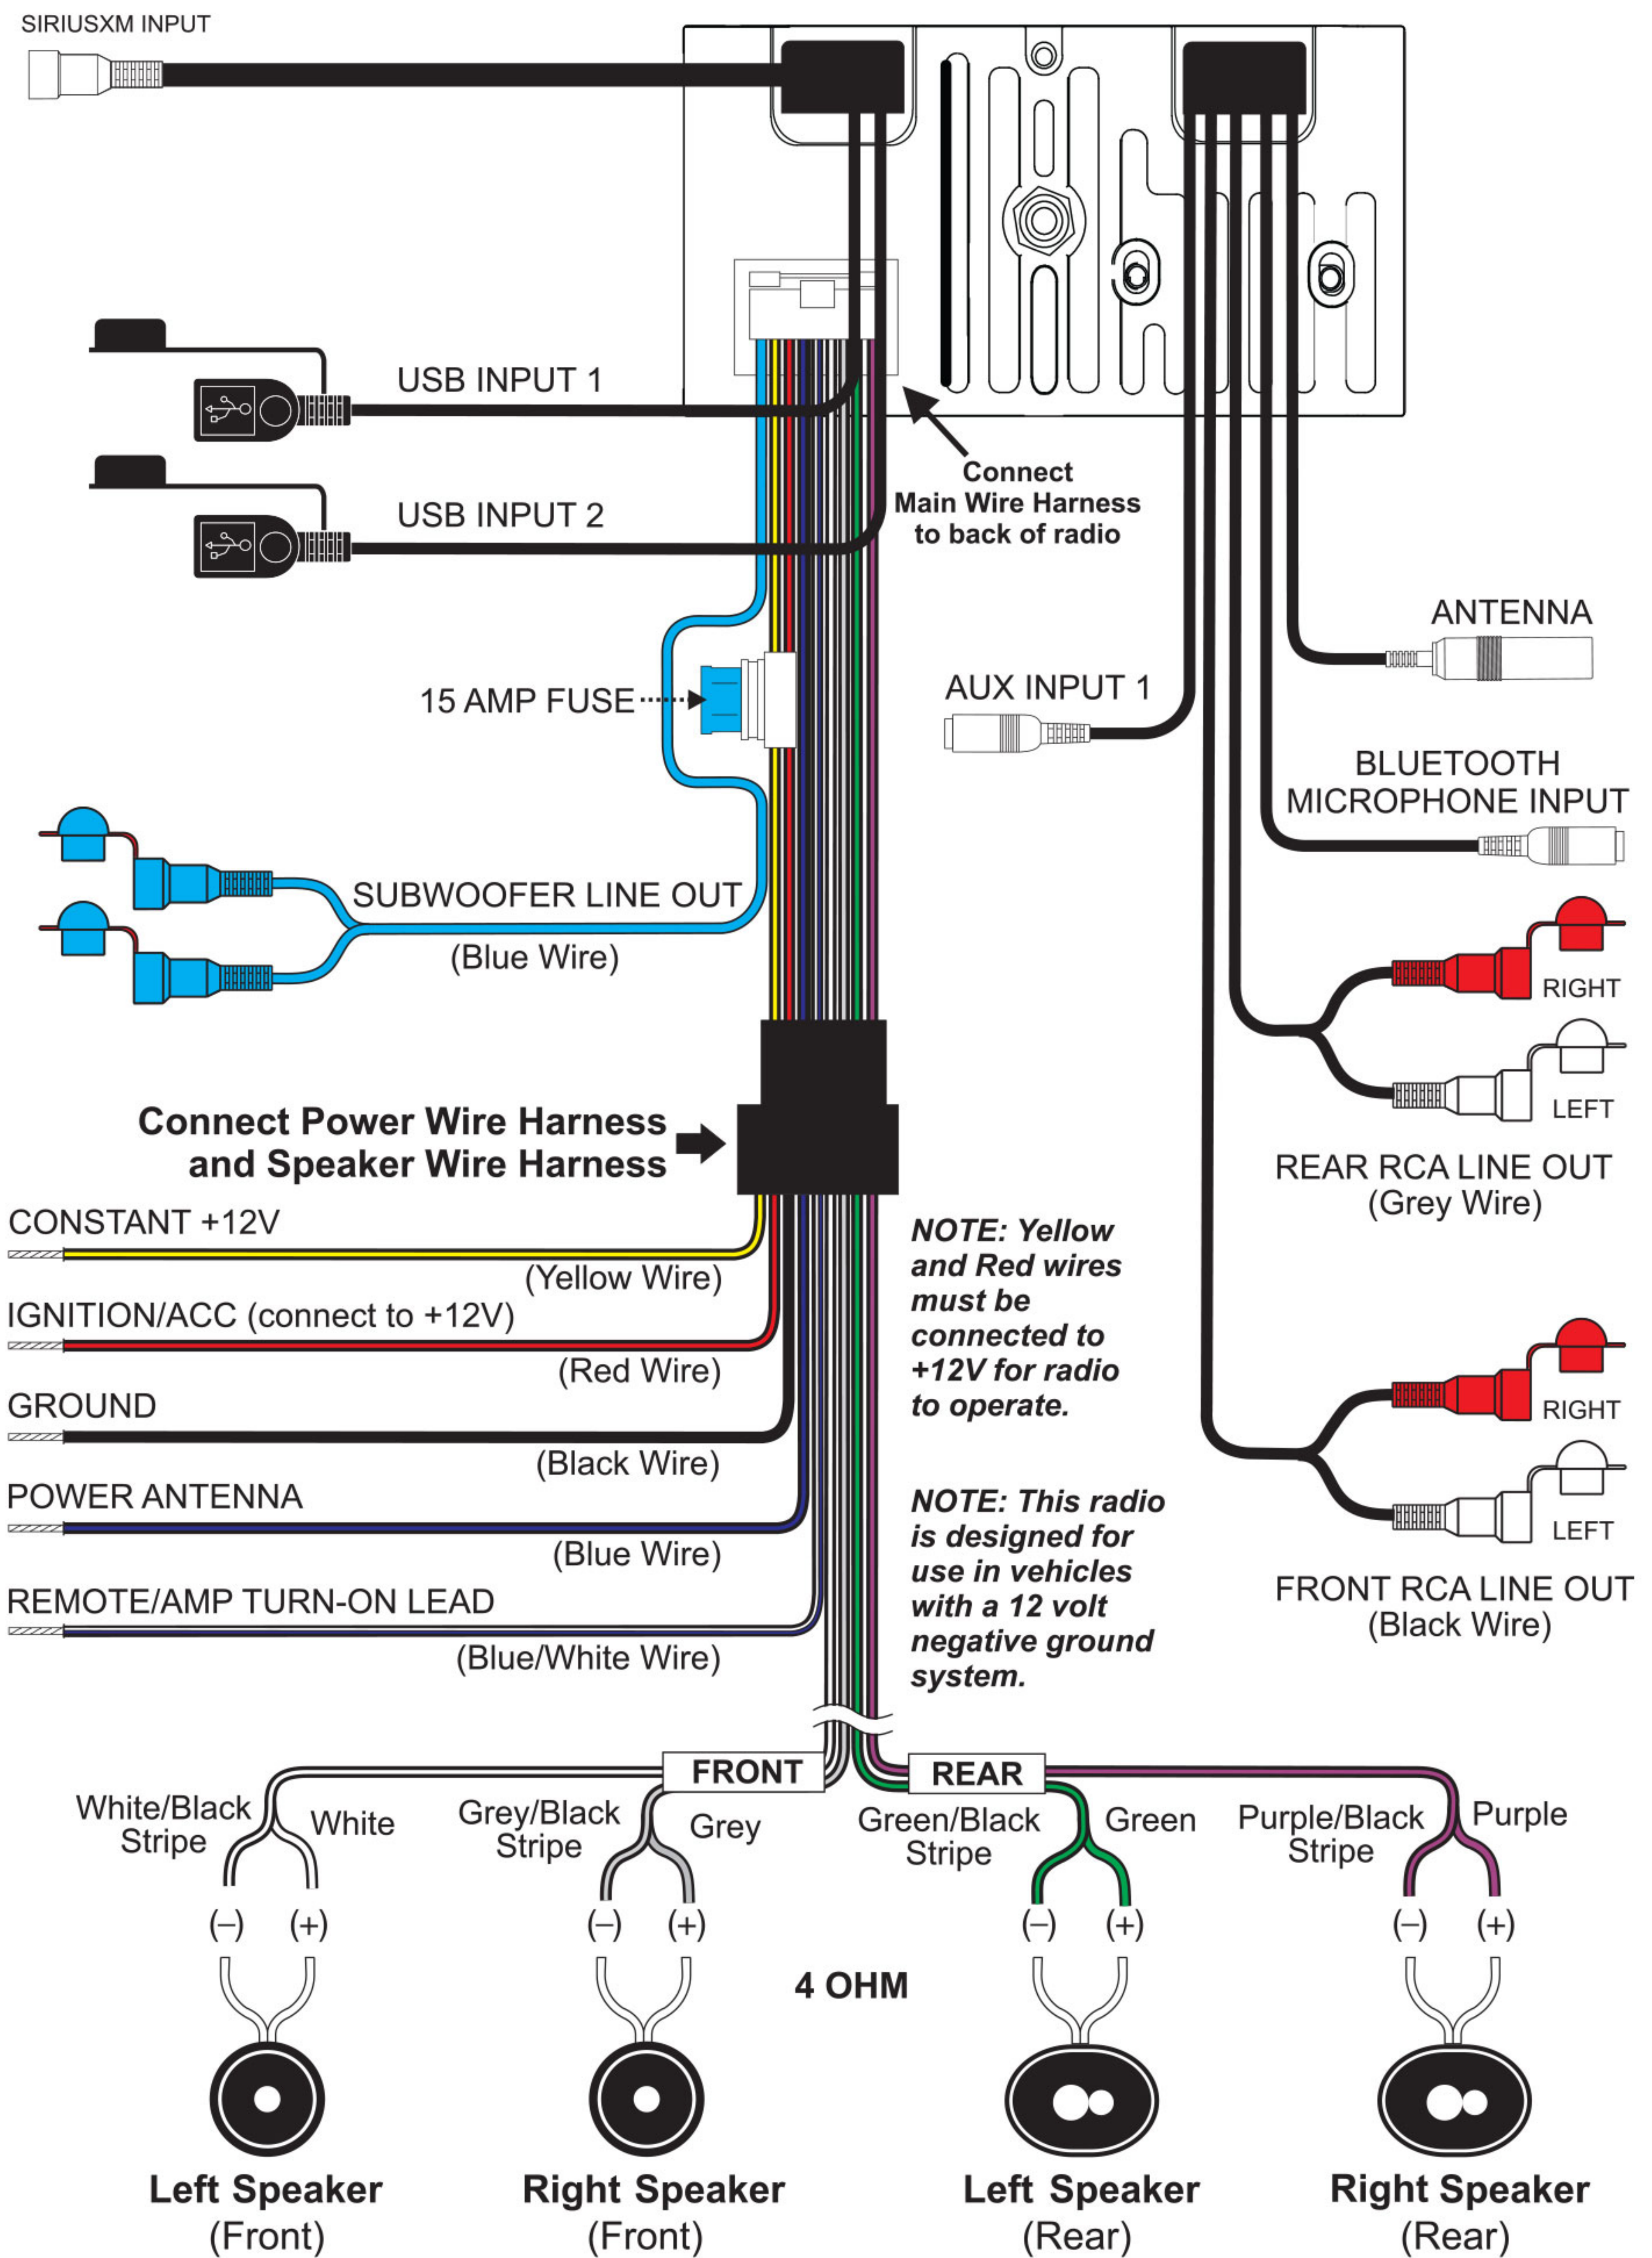

# Wiring Connections

## Motor 4HD

**NOTE: Cutting the wiring harness, antenna lead, USB, or AUX cable will void your warranty.**

# Wiring Connections

Motor 2A

**NOTE:** Cutting the wiring harness, antenna lead, USB, or AUX cable will void your warranty.

# Wiring Connections

Motor 1A

**NOTE: Cutting the wiring harness, antenna lead, or AUX cable will void your warranty.**